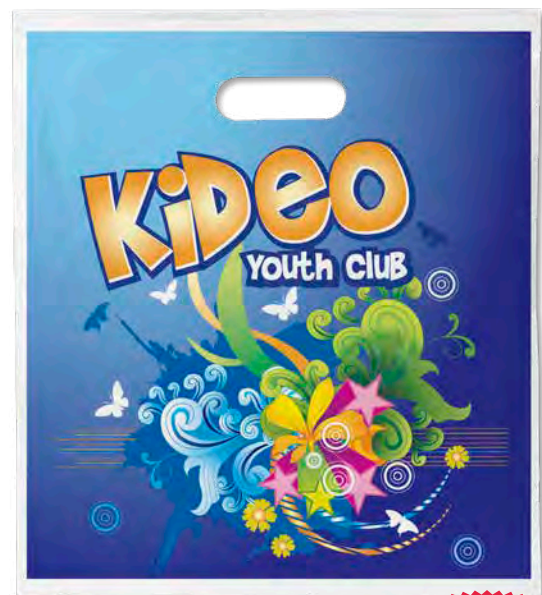

## 7½W x 9H

2.0 mil. White or Clear.

Imprint	Item #	250	500	1000	3000
 <b>FC79</b> 1 Side		1.24	0.94	0.80	0.70 A
 <b>FC79</b> 2 Sides		1.30	1.00	0.86	0.76 A

**Shipping:** 5 lbs. per box of 500  
**Imprint Area:** Front/Back - 7W x 8H

## 10W x 15H

2.0 mil. White or Clear.

Imprint	Item #	250	500	1000	3000
 <b>FC1015</b> 1 Side		1.48	1.18	1.04	0.94 A
 <b>FC1015</b> 2 Sides		1.60	1.30	1.16	1.06 A

**Shipping:** 12 lbs. per box of 500  
**Imprint Area:** Front/Back - 9½W x 14H

# Digital Full-Color Die Cut Bags

Digital Full-Color Die Cut Bags showcase your artwork with crisp colors, a generous imprint area, and exceptional clarity for small fonts, fine lines, and details. These 2.0 mil plastic bags have non-reinforced die cut handles. Select sizes feature a bottom gusset for more storage space.

CLEAR 9W x 13H\*

WHITE 10W x 15H

12W x 13½H x 3

WHITE 12W x 15H

WHITE 7½W x 9H

12W x 16½H x 3

*Also available with doorknob handles or no handles.*